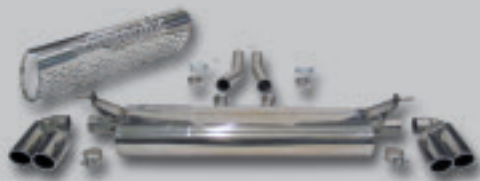

for V8 Petrol engine

TÜV-Version

Part-No.: CARVW7LV8ET

TÜV-Sound Version

Part-No.: CARVW7LV8ETR

Super Sound Export

Part-No.: CARVW7LV8ETS