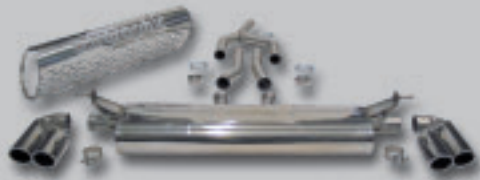

for V6 Petrol engine

TÜV-Version

Part-No.: CARVW7LV6ET

TÜV-Sound Version

Part-No.: CARVW7LV6ETR

Super Sound Export

Part-No.: CARVW7LV6ETS

Please order **cargraphic** tailpipeset to go with sport back box